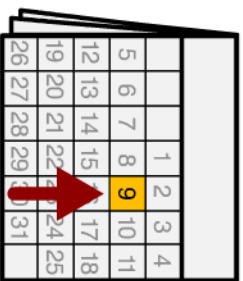

I have a bus pass

one way ticket

return ticket

is there a cheaper option?

today

buying in advance

I'm not sure

I'll be travelling on my own